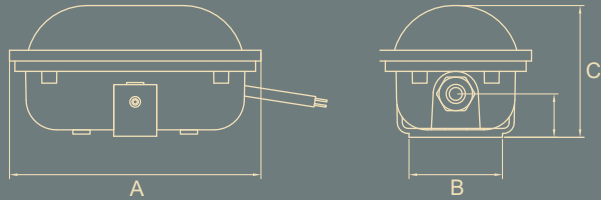

Rated Wattage	Length (A)	Width (B)	Height (C)
5W	117	44	61
12W	165	85	65
All dimensions are in mm			

APPLICATIONS

Staircase

Balconies

Gardens

Rooftops