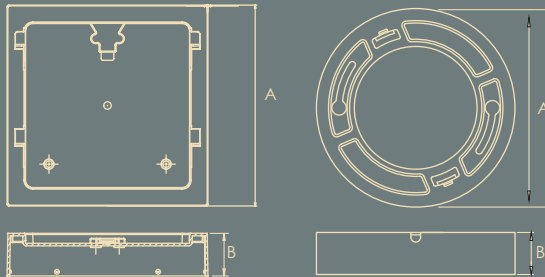

Rated Wattage	Length (A)	Height (B)
6W	91	27
12W	131	27
18W	156	27
24W	190	27
All dimensions are in mm		

APPLICATIONS

Residences

Offices

Shop

Malls