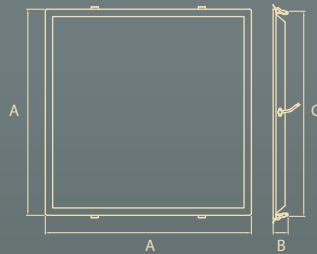

APPLICATIONS

Home

School

Colleges

Offices

Malls

Showrooms