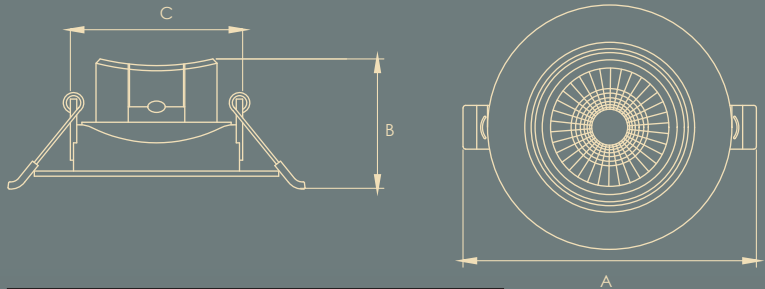

LED COB spot light has a unique narrow beam-angle light distribution, slim design that makes it perfect to fix in small height ceiling. It comes with plastic housing for better aesthetics.

Details	LED COB Spot Light			
Rated Wattage	3W	6W	9W	12W
Lumen	240	510	765	1020
Shape	Round	Round	Round	Round
Cut-out size (mm)	Ø52mm	Ø68mm	Ø90mm	Ø115mm
Power Factor	>0.90	>0.90	>0.90	>0.90
Colour Temperature	6500K, 4000K, 3000K	6500K, 4000K, 3000K	6500K, 4000K, 3000K	6500K, 4000K, 3000K
Housing	Polycarbonate	Polycarbonate	Polycarbonate	Polycarbonate
Beam Angle	40°	40°	40°	40°
Swivel Arrangement	50°	50°	50°	50°
MRP (₹)	450	600	750	1000
Std. Pkg.	20	20	20	20