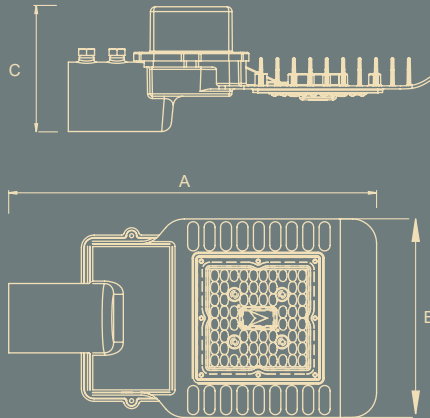

Rated wattage	Length (A)	Width (B)	Height (C)
20W/24W	246	103	85
30W/40W	255	118	85
70W	302	163	107

All dimensions are in mm

APPLICATIONS

Road

Parks

Parking Area