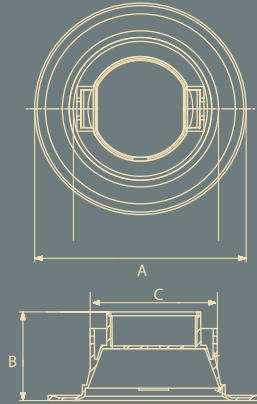

(5W)

(9W)

Rated Wattage	Length (A)	Height (B)	Cut-Out (C)
5W	112	47	75
9W	105	61	90

All dimensions are in mm

**APPLICATIONS**

Residences

Showrooms

Malls