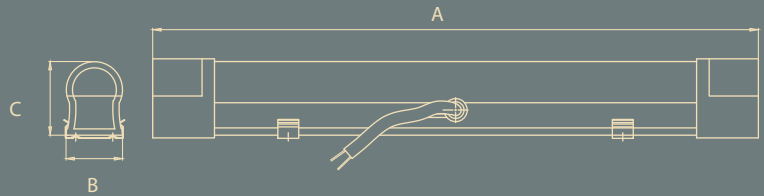

Rated Wattage	Length (A)	Width (B)	Height (C)
20W	1135	28	37
All dimensions are in mm			

APPLICATIONS

Staircase

Balconies

Store Room

Parking Area

Bathroom