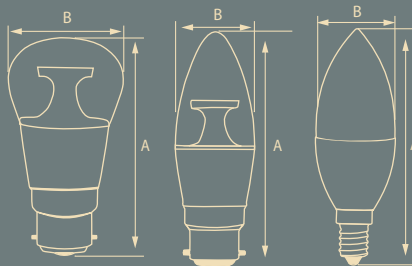

Rated Wattage	Length (A)	Width (B)
2.7W Candle Lamp	106	36
4.5W Candle Lamp	95	50
4.5W Pigmy Lamp	95	50

All dimensions are in mm

APPLICATIONS

Home

Offices

Shops

Restaurants

General Purpose Lighting