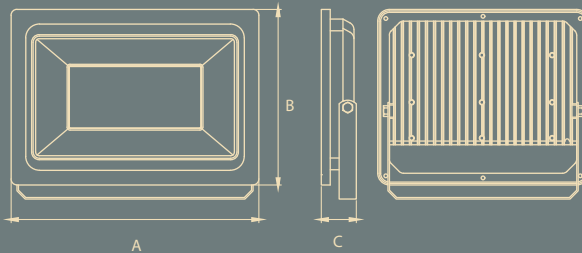

Rated wattage	Length (A)	Width (B)	Height (C)
10W	115	90	29.5
20W	145	110	33.5
30W	185	135	36
50W	205	165	42

All dimensions are in mm

APPLICATIONS

Area Lighting

Sports Complex

Hoardings