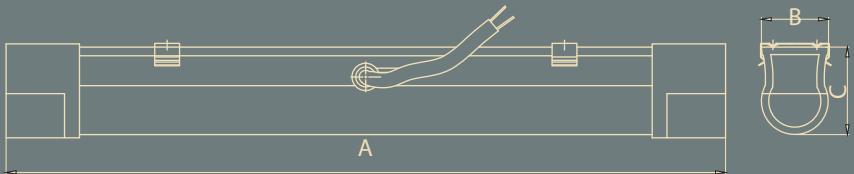

Rated Wattage	Length (A)	Width (B)	Height (C)
20W	1135	28	37
All dimensions are in mm			

APPLICATIONS

Home

Offices

Shops

Restaurants

General Purpose Lighting