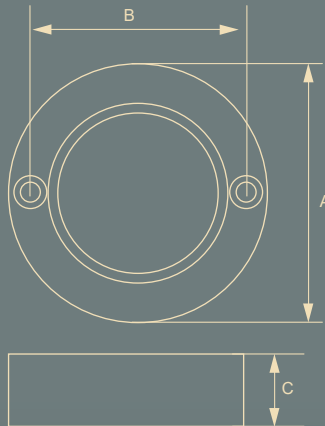

Rated Wattage	Length (A)	Height (C)	Mounting Hole (B)
3W	60	16	45
6W	90	16	75
All dimensions are in mm			

APPLICATIONS

Home Decor

Modular Kitchen

Showcases

Wardrobes

Cabinet Lighting