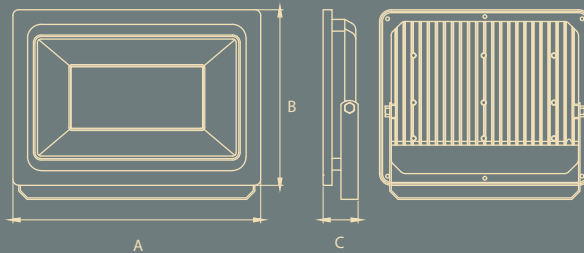

Rated wattage	Length (A)	Width (B)	Height (C)
70W	229	165	40
100W	285	220	48
150W	340	250	55
200W	400	300	55

All dimensions are in mm

APPLICATIONS

Area Lighting

Sports Complex

Hoardings