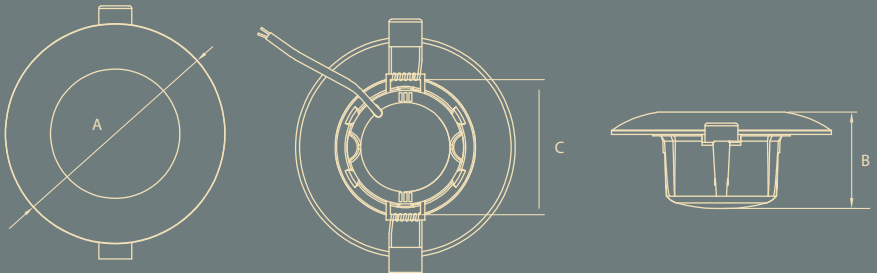

Rated Wattage	Length (A)	Height (B)	Cut-Out (C)
3W	81	35	50
All dimensions are in mm			

APPLICATIONS

Residences

Showrooms

Malls

Offices

Educational Institutes