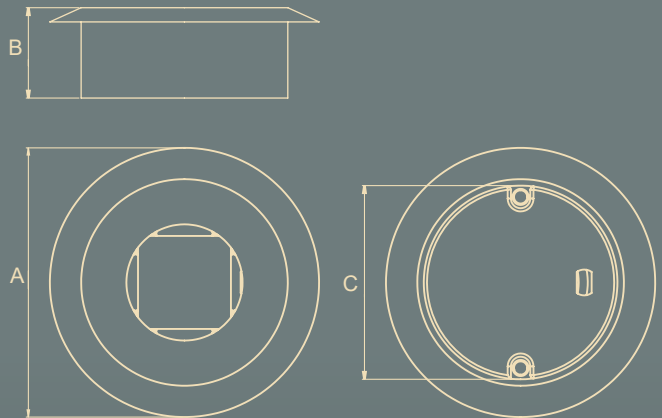

Details	LED Spot Light - Vivid
Rated Wattage	2W
Lumen	100
Shape	Round
Cut-out size (mm)	Ø32mm
Power Factor	>0.90
Colour Temperature	3000K, 6500K, Red, Blue, Green & Pink
CRI	>80
Protection Class	IP 20
Housing	Polycarbonate
MRP (₹)	200
Std. Pkg.	100