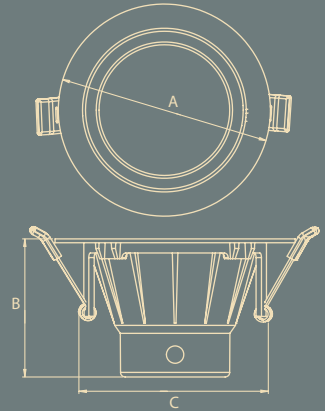

(9W)

Rated Wattage	Length (A)	Height (B)	Cut-Out (C)
5W	112	47	75
9W	105	61	90

All dimensions are in mm

APPLICATIONS

Residences

Showrooms

Malls

Offices

Educational Institutes